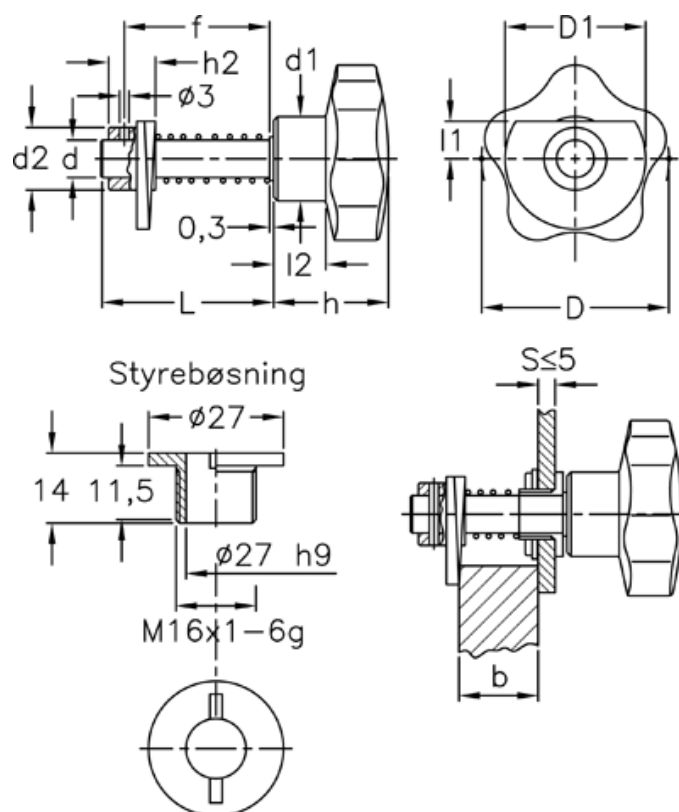

Article number: 2310068331

Description: E+G Latch-type knob
VCK.362/50-1+G-D

Measures

D = 50

d = 12

D1 = 45

d1 = 25

d2 = 20

f = S + b + 11 mm

h = 33

h2 = 15

Hole size = 16 H9

L = 46

l1 = 12

l2 = 14

S+b door thickness S=5 mm = 25-28,5